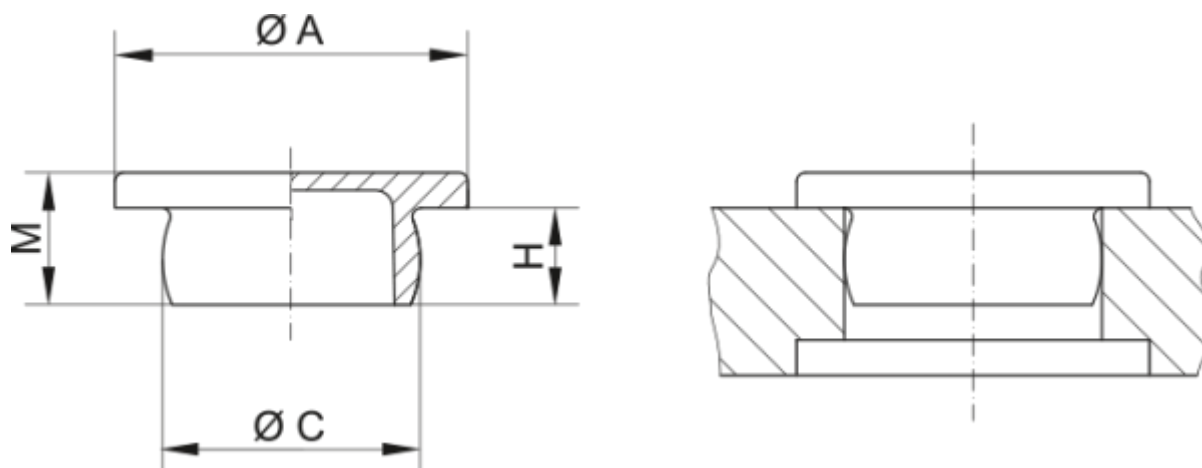

Article number: 59GPN300F2

Description: KLEE Round plug GPN 300F -  $\varnothing$  7,2

## Measures

---

A = 14

C = 7.2

H = 6

M = 8